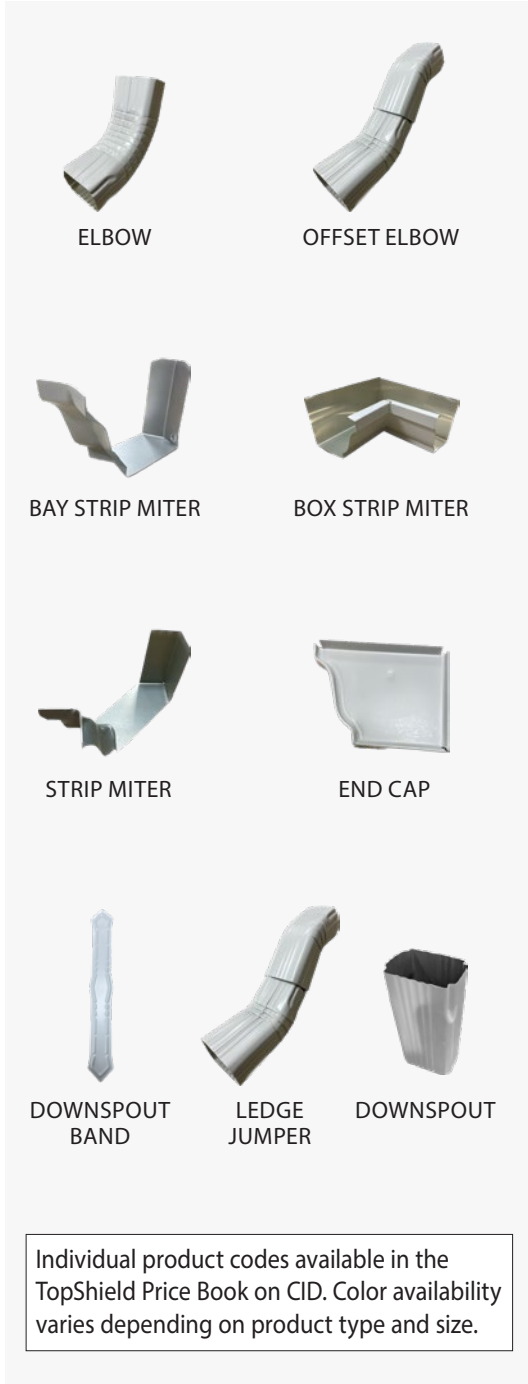

# GUTTER & HOME EXTERIOR COLOR GUIDE

COLOR NAME	SWATCH
30-degree White	
80-degree White	
Almond	
Black	
Cameo	
Charcoal Grey	
Classic Cream	
Dark Bronze	
Desert Sand	
Evergreen	
Jefferson Tan	
Linen	
London Brown	
Montana Suede	
Musket Brown	
PebbleStone Clay	
Royal Brown	
Rugged Canyon	
Russet Red	
Sandstone	
Silver Grey	
Terra Bronze	
Victorian Grey	
Wicker	
Autumn Harvest	
Copper Penny	
Deep Granite	
English Wedgewood	
Everest	
Harbor Grey	
Misty Shadow	
Mountain Blue	
Quiet Willow	
Scottish Thistle	
Tuscan Olive	
Sage	