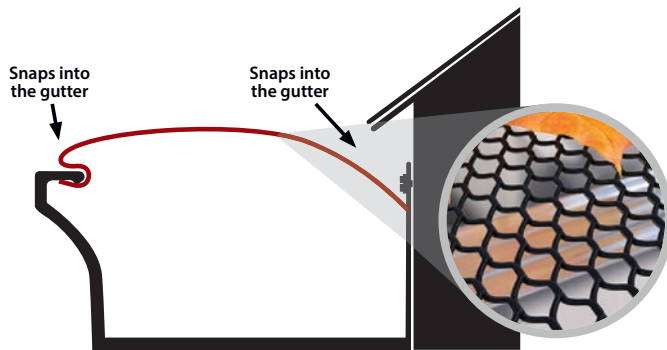

## Powder-Coated Steel Gutter Screen

The spring tension mechanism keeps this adaptable, powder-coated steel gutter protector firmly in position, allowing for swift and hassle-free removal without affecting the shingles.

### Features

- Small-sized openings for handling moderate debris levels
- Constructed from powder-coated steel
- Made from .028 gauge expanded galvanized steel

### Easy to Install:

Secures itself within the gutter, without causing any disruption to the shingles — easily attaches and detaches for convenient cleaning.

SPECIFICATIONS				COLORS
LENGTH	WIDTH			ALL SIZES
4'	5"	6"	7"	Black